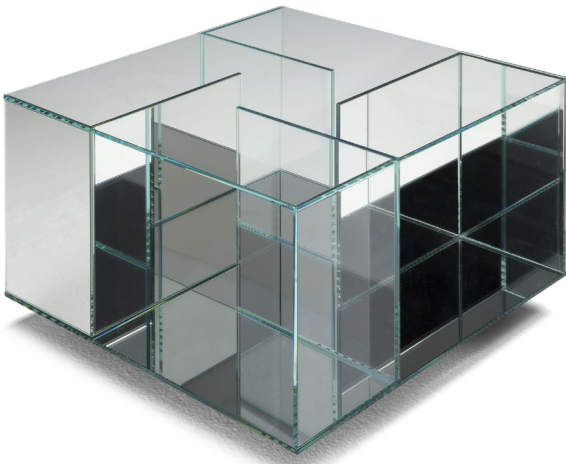

■ T140V00

■ T140V41

■ T140VX1

■ T140VM1

■ T140VH3

■ T140VM4

SCHEMATICS

SQUARE CORNER

60cm x 60cm H 42cm
23,62" x 23,62" H 16,54"

60cm x 60cm H 70cm
23,62" x 23,62" H 27,56"

SQUARE CENTRAL

100cm x 100cm H 34cm
39,37" x 39,37" H 13,39"

RECTANGULAR CENTRAL

85cm x 125cm H 34cm
33,46" x 49,21" H 13,39"