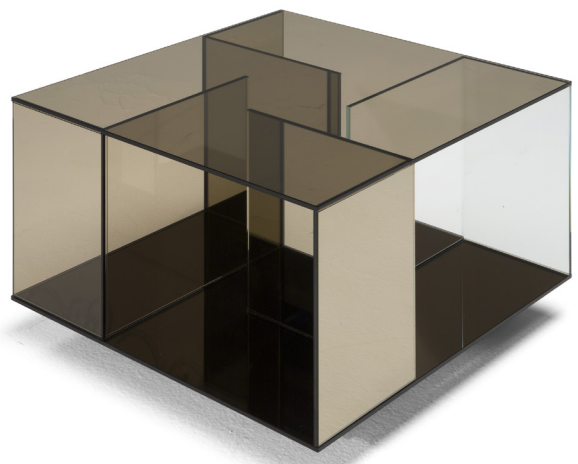

■ T140V00

■ T140V41

■ T140VX1

■ T140VM1

■ T140VH3

■ T140VM4

SCHEMATICS

SQUARE CORNER

60cm x 60cm H 42cm
23,62" x 23,62" H 16,54"

60cm x 60cm H 70cm
23,62" x 23,62" H 27,56"

SQUARE CENTRAL

100cm x 100cm H 34cm
39,37" x 39,37" H 13,39"

RECTANGULAR CENTRAL

85cm x 125cm H 34cm
33,46" x 49,21" H 13,39"