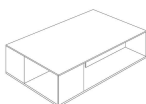

■ T140V00

■ T140V41

■ T140VX1

■ T140VM1

■ T140VH3

■ T140VM4

SCHEMATICS

SQUARE CORNER

60cm x 60cm H 42cm
23,62" x 23,62" H 16,54"

60cm x 60cm H 70cm
23,62" x 23,62" H 27,56"

SQUARE CENTRAL

100cm x 100cm H 34cm
39,37" x 39,37" H 13,39"

RECTANGULAR CENTRAL

85cm x 125cm H 34cm
33,46" x 49,21" H 13,39"