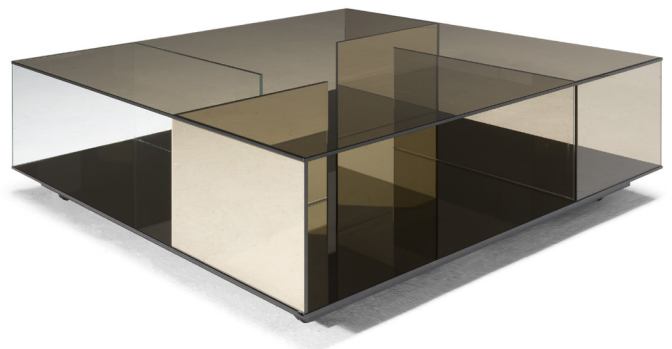

■ T140V00

■ T140V41

■ T140VX1

■ T140VM1

■ T140VH3

■ T140VM4

SCHEMATICS

SQUARE CORNER

60cm x 60cm H 42cm
23,62" x 23,62" H 16,54"

60cm x 60cm H 70cm
23,62" x 23,62" H 27,56"

SQUARE CENTRAL

100cm x 100cm H 34cm
39,37" x 39,37" H 13,39"

RECTANGULAR CENTRAL

85cm x 125cm H 34cm
33,46" x 49,21" H 13,39"

FINISHINGS

Frame finishing

BRONZE

SMOKE

TRANSPARENT

TRANSPARENT
BLUE VIOLET

TRANSPARENT
BRONZE YELLOW

Top finishing