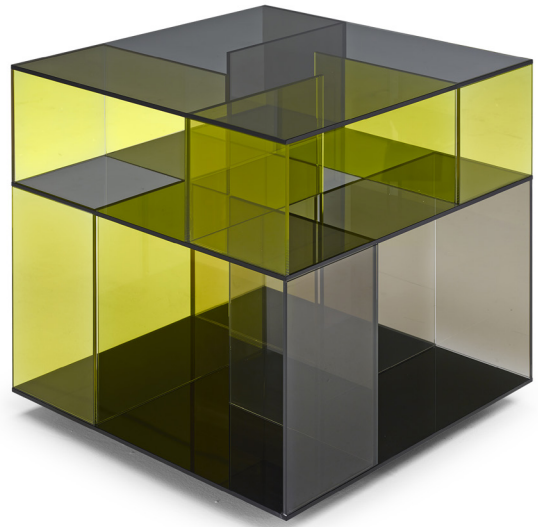

■ T140V00

■ T140V41

■ T140VX1

■ T140VM1

■ T140VH3

■ T140VM4

SCHEMATICS

SQUARE CORNER

60cm x 60cm H 42cm
23,62" x 23,62" H 16,54"

60cm x 60cm H 70cm
23,62" x 23,62" H 27,56"

SQUARE CENTRAL

100cm x 100cm H 34cm
39,37" x 39,37" H 13,39"

RECTANGULAR CENTRAL

85cm x 125cm H 34cm
33,46" x 49,21" H 13,39"

FINISHINGS

Frame finishing

BRONZE

SMOKE

TRANSPARENT

TRANSPARENT
BLUE VIOLET

TRANSPARENT
BRONZE YELLOW

Top finishing