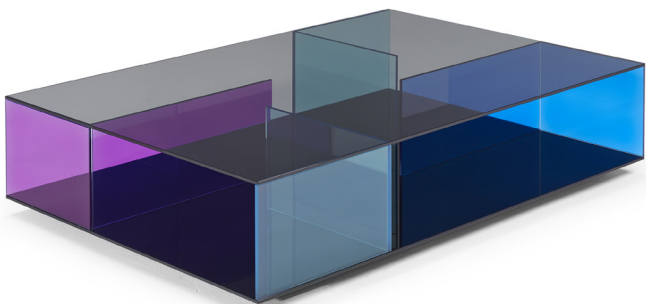

■ T140V00

■ T140V41

■ T140VX1

■ T140VM1

■ T140VH3

■ T140VM4

SCHEMATICS

SQUARE CORNER

60cm x 60cm H 42cm
23,62" x 23,62" H 16,54"

60cm x 60cm H 70cm
23,62" x 23,62" H 27,56"

SQUARE CENTRAL

100cm x 100cm H 34cm
39,37" x 39,37" H 13,39"

RECTANGULAR CENTRAL

85cm x 125cm H 34cm
33,46" x 49,21" H 13,39"

FINISHINGS

Frame finishing

BRONZE

SMOKE

TRANSPARENT

TRANSPARENT
BLUE VIOLET

TRANSPARENT
BRONZE YELLOW

Top finishing